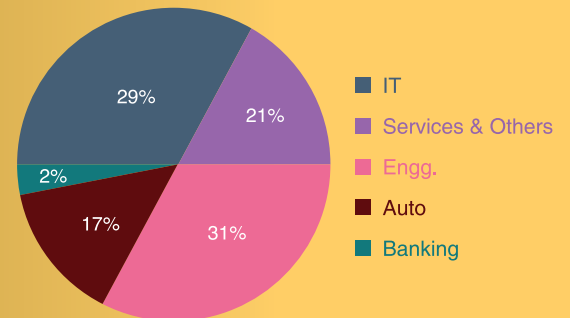

Industry

For more information, contact:
Executive MBA Program, Department of Management Studies,
Indian Institute of Technology Madras, Chennai - 600036
www.doms.iitm.ac.in/emba | emba@iitm.ac.in
+91 44 2257 5558 | +91 98405 72328

[domsitmadras](https://www.facebook.com/domsitmadras) [domsitmadras](https://twitter.com/domsitmadras)