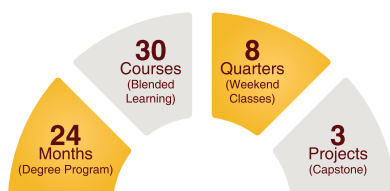

PROGRAM HIGHLIGHTS